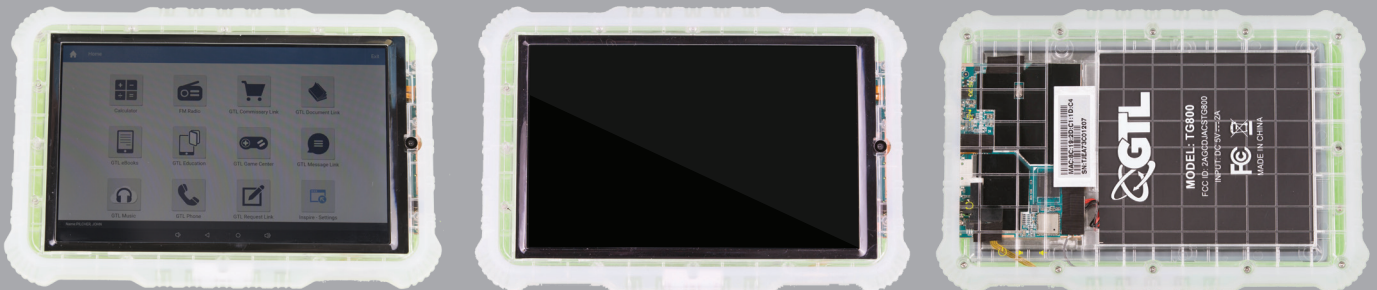

More Than Just a Phone. Most facilities start with GTL’s Inspire tablet program to provide wireless calling for the inmate population, however there are opportunities to utilize the full capabilities of the Inspire solution as correctional facilities become comfortable with the technology. The Inspire solution gives inmates the opportunity to build self-reliance and self-esteem through applications capable of providing educational programs, streaming music, email-like messages, games, eBooks, commissary ordering, FM radio, and electronic requests or grievances. By providing these extended capabilities in a correctional facility, the Inspire tablets can introduce powerful incentives for promoting positive behavior within the inmate population.